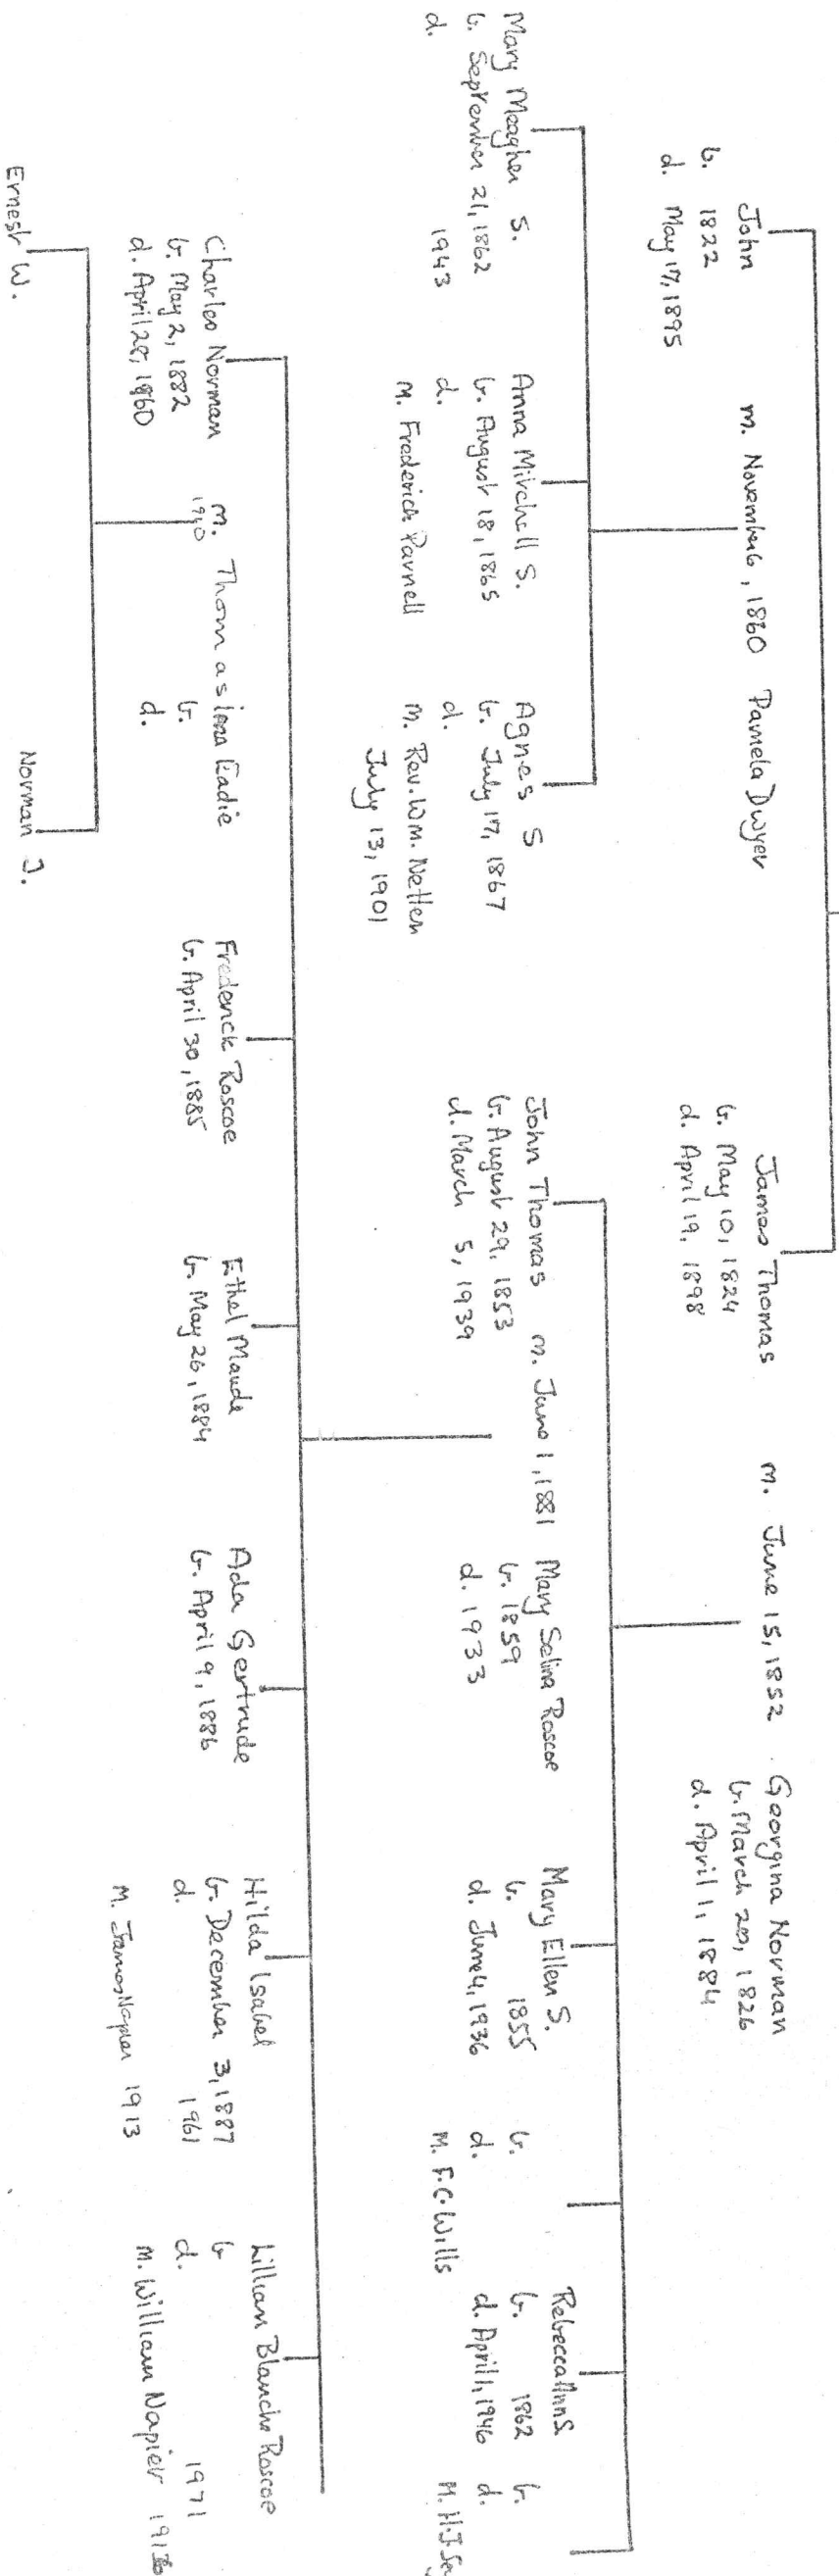

SOUTH COTT FAMILY TREE

John and Mary Southcott  
Carpenter of Exeter Devon

Sheila  
May 11, 1980